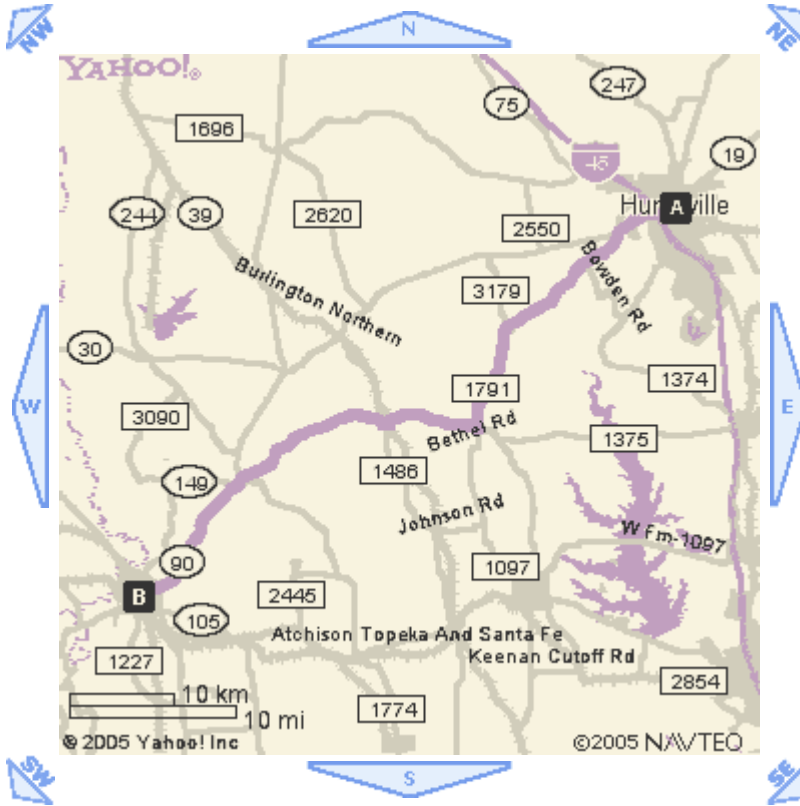

# Yahoo! Driving Directions

[Maps](#) | [Driving Directions](#) **MY YAHOO!**

Starting from: **A** Huntsville, TX [Save Address](#)

Arriving at: **B** Brule, Navasota, TX [Save Address](#)

Distance: 45.5 miles    Approximate Travel Time: 1 hour 33 mins

## Your Full Route

[Zoom In](#) - [Ist.3city567state910-](#)  
[Zoom](#)  
[Out](#)

5.	US-190 becomes TX-30 - go 2.5 mi
6.	Turn <b>L</b> on FM-1791 - go 15.5 mi
7.	Turn <b>R</b> on FM-149 - go 16.2 mi
8.	Continue on TX-429-LOOP - go < 0.1 mi
9.	Turn <b>L</b> on TX-90 - go 8.6 mi
10.	TX-90 becomes E WASHINGTON ST[TX-105] - go 1.1 mi
11.	Turn <b>R</b> on N LA SALLE ST[TX-508-LOOP] - go 0.1 mi
12.	Turn <b>L</b> on BRULE DR - go < 0.1 mi
13.	Arrive at BRULE DR, NAVASOTA